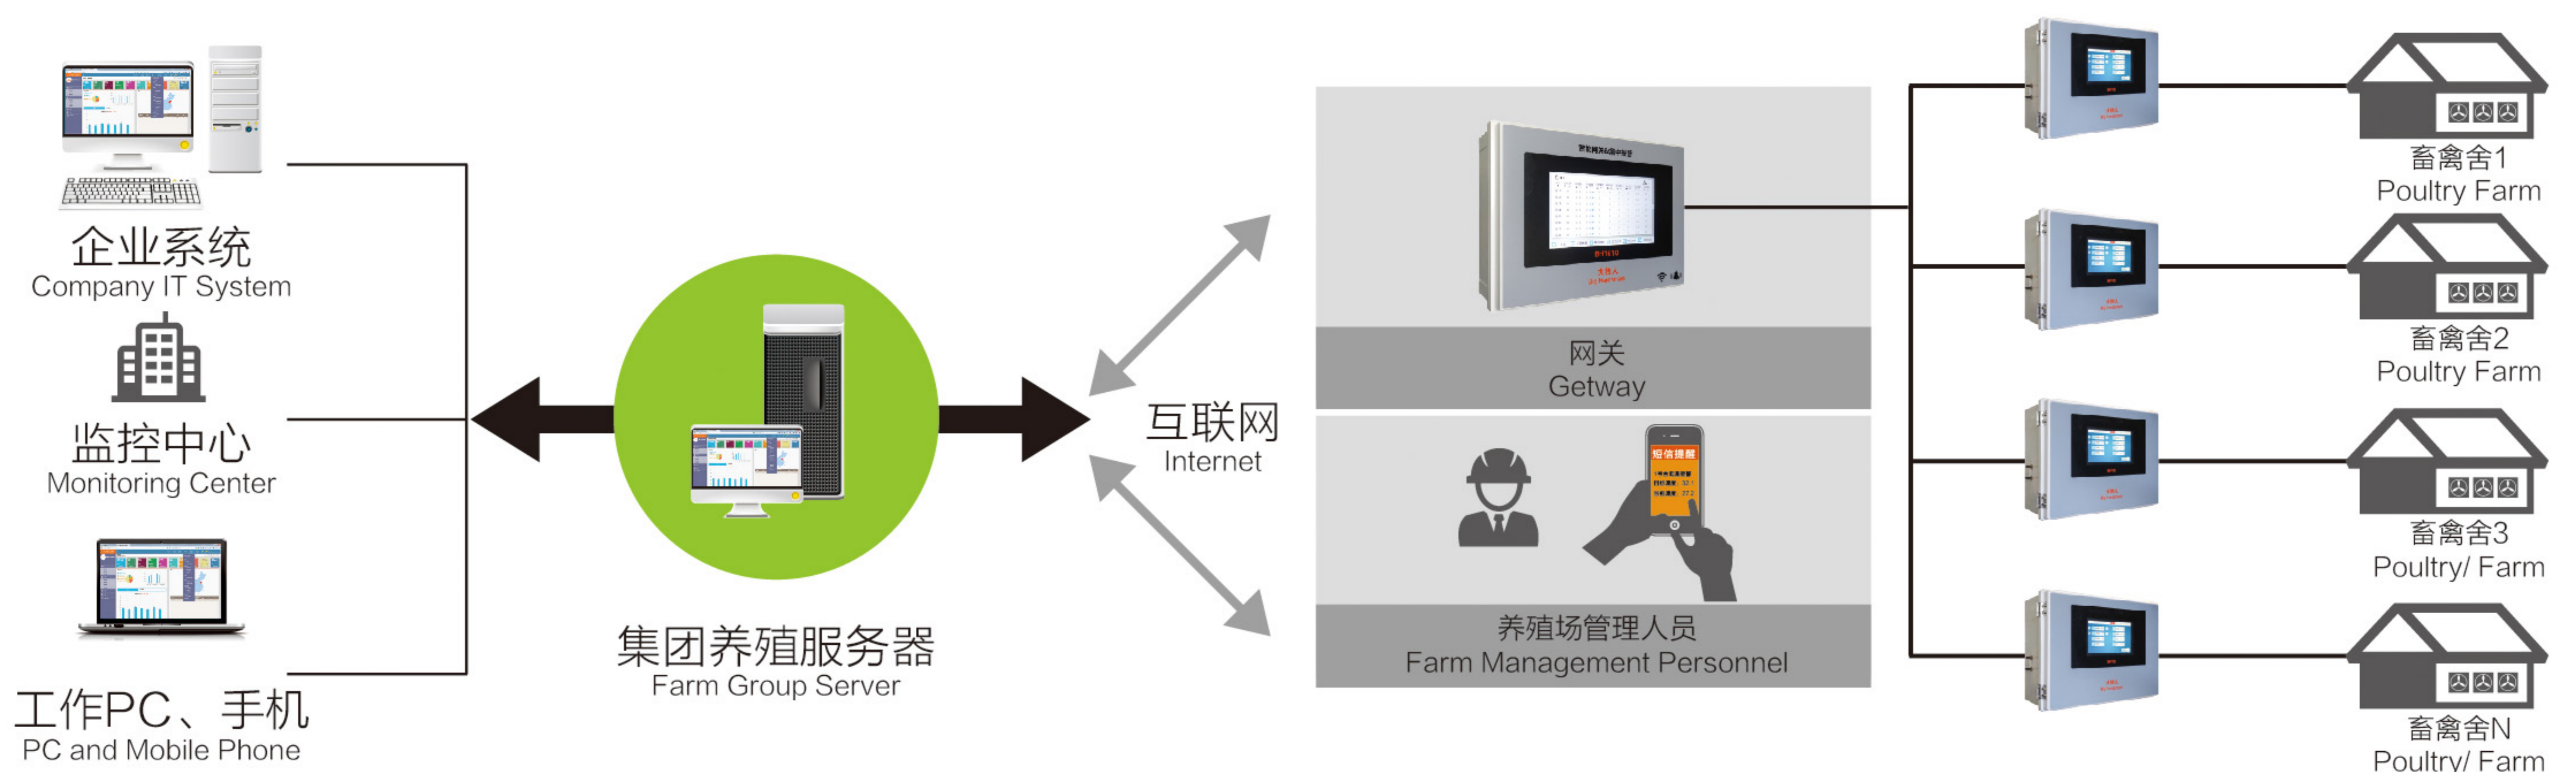

# 大牧人 Big Herdsman

集约化管理  
Intensive Management

远程协助  
Remote Assistance

预警管理  
Early Warning Management

虚拟场景  
Virtual Scene

自动收集数据  
Auto Data Collection

养殖管理  
Farm Management

移动办公  
Mobile Office

## 大牧人物联网系统 Big Herdsman IOT System

大牧人提供包含智能硬件和IOT平台的全套物联网服务，旨在集中高效管理多栋舍，全面支持大牧人系列环控设备。

Big Herdsman provides a full set of IOT services including smart hardware and IOT system, aiming at centralized and efficient management of multiple houses, fully supporting BH series of environmental control devices.

# 技术说明/Technical Description

- 智能采集并储存养殖环境信息、动物及生产信息，所有信息实时可视化处理。
- 专业的数据库服务，支持在云端和本地进行数据分析，养殖数据长期保存。
- 多重权限设计，云端参数保护设计，让远程设定参数更安全。
- 支持单账号同时于手机、PAD、PC等多终端登录。
- 针对优化集团大屏显示，显示内容可个性化定制。
- “三渠道、四方案”主动告警方案，通过本地声光报警、基于GSM的电话和短信报警以及微信公众号信息推送实现全天候守护。

- production information, all information real-time visualization processing.
- Professional database services support data analysis in cloud and local, and long-term storage of breeding data.
- Multiple permission design and cloud parameter protection design make remote parameter setting more secure.
- You can log in to multiple terminals at the same time using one single account, such as a mobile phone, PAD, and PC.
- To optimize the group large-screen display, display content can be customized.
- The active alarm scheme of "three channels and four solutions" realizes round-the-clock protection through local sound and light alarm, GSM based phone and SMS alarm, and wechat public account information.